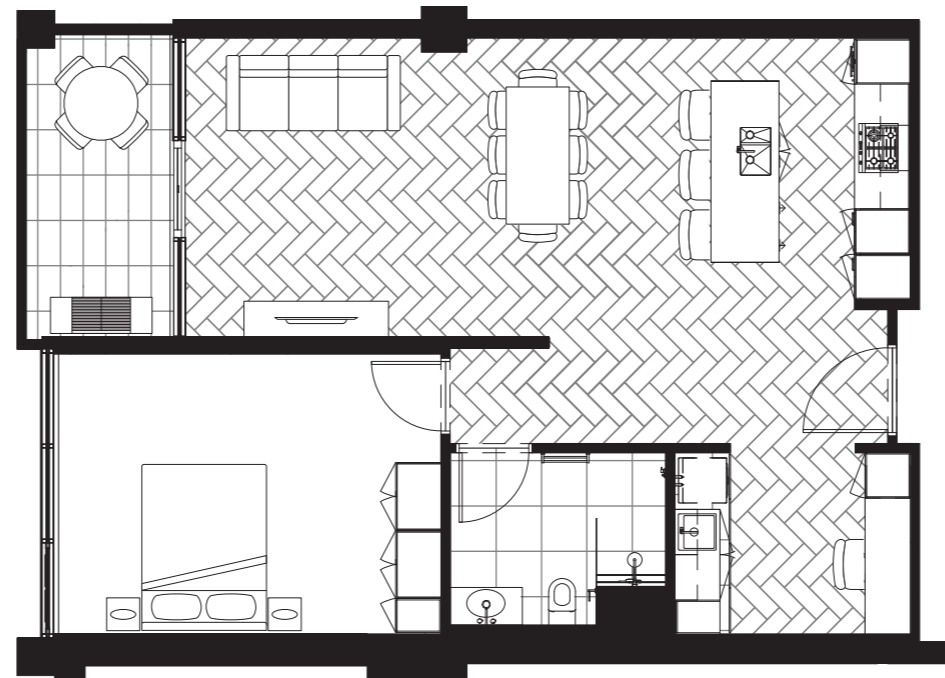

Type 1B

One Bedroom
One Study
One Bathroom
One Car Park

Westerly aspect
Price: \$845,000

0M Scale 1:100 5M

Typical Levels

Internal	87m ²
External	8m ²
Total	95m ²
Apartments	G.3
Scheme	Light